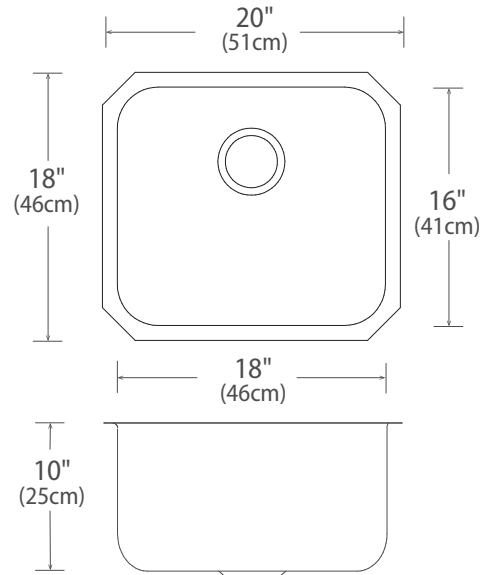

Fixture #

**SPECIFICATIONS:**

Single bowl undermount sink, exposed surfaces finished to a satin finish, sound deadening pads. Includes template and installation hardware.

**OVERALL DIMENSIONS:**

Left to Right: 20" (51cm)  
Front to Back: 18" (46cm)

**BOWL DIMENSIONS:**

Left to Right: 18" (46cm)  
Front to Back: 16" (41cm)  
Bowl depth: 10" (25cm)

**MATERIAL:**

18 gauge, 18-10 stainless steel  
316 Series

**WASTE:**

3 1/2" basket strainer assembly with tailpiece included  
Location: Center Rear