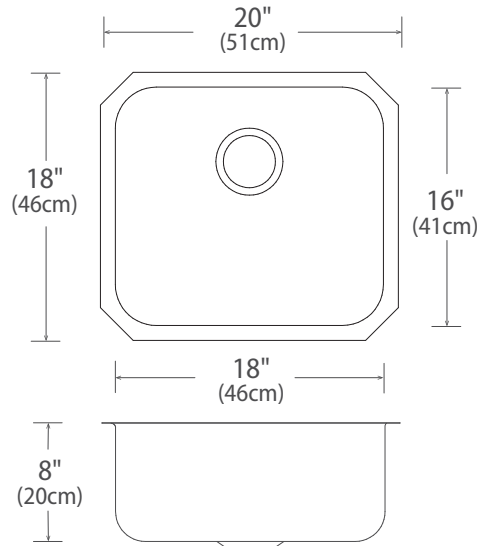

Fixture #

SPECIFICATIONS:

Single bowl undermount sink, exposed surfaces finished to a satin finish, sound deadening pads. Includes template and installation hardware.

OVERALL DIMENSIONS:

Left to Right: 20" (51cm)
Front to Back: 18" (46cm)

BOWL DIMENSIONS:

Left to Right: 18" (46cm)
Front to Back: 16" (36cm)
Bowl depth: 8" (20cm)

MATERIAL:

18 gauge, 18-10 stainless steel
304 and 316 Series

WASTE:

3 1/2" basket strainer assembly with tailpiece included
Location: Center Rear