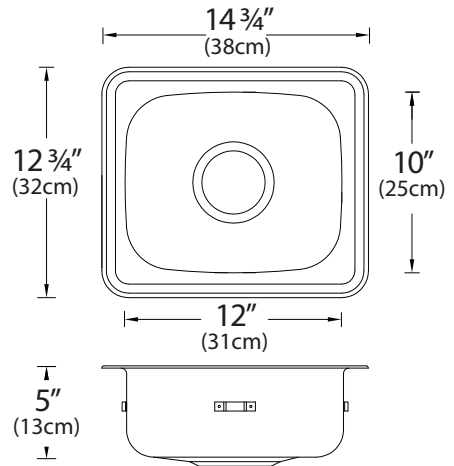

Fixture #

SPECIFICATIONS:

Single bowl drop-in sink without ledge, off the bowl clamp system, self rimming, SynkSeal™ foam in place gasket installed, exposed surfaces finished to a satin finish, sound deadening pads. Includes template and installation hardware.

OVERALL DIMENSIONS:

Left to Right: 14 3/4" (38cm)
Front to Back: 12 3/4" (32cm)

BOWL DIMENSIONS:

Left to Right: 12" (31cm)
Front to Back: 10" (25cm)
Bowl depth: 5" (13cm)

MATERIAL:

18 gauge, 18-10 stainless steel
304 or 316 Series

WASTE:

3 1/2" basket strainer assembly with tailpiece included
Location: Center

PROJECT INFORMATION:

Item Location: _____
Project Number: _____
Project Name: _____
Quote Number: _____
Faucet Model: _____
Notes: _____