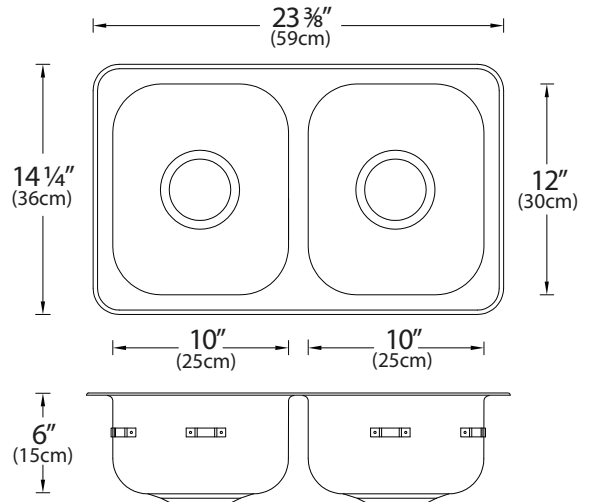

Fixture #

SPECIFICATIONS:

Double bowl drop-in sink without ledge, off the bowl clamp system, self rimming, foam rim gasket installed, exposed surfaces finished to a satin finish, sound deadening pads. Includes template and installation hardware.

OVERALL DIMENSIONS:

Left to Right: 23 3/8" (59cm)
 Front to Back: 14 1/4" (36cm)

BOWL DIMENSIONS:

Left to Right: 10" (25cm)
 Front to Back: 12" (30cm)
 Bowl depth: 6" (15cm)

MATERIAL:

20 gauge, 18-8 stainless steel
 301 or 316 Series

WASTE:

3 1/2" basket strainer assembly with tailpiece included
 Location: Center

PROJECT INFORMATION:

Item Location: _____
 Project Number: _____
 Project Name: _____
 Quote Number: _____
 Faucet Model: _____
 Notes: _____