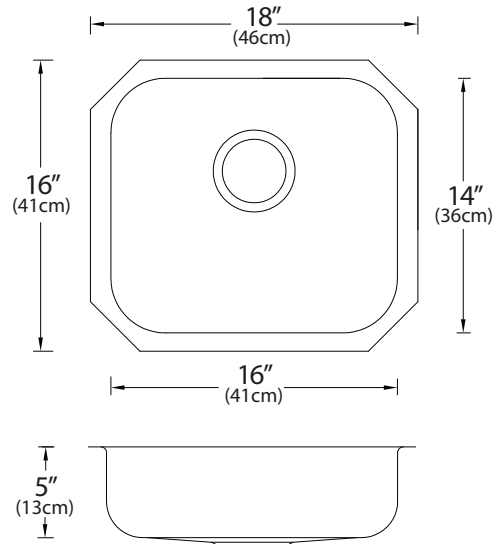

Fixture #

SPECIFICATIONS:

Single bowl undermount sink, exposed surfaces finished to a satin finish, sound deadening pads. Includes template and installation hardware.

OVERALL DIMENSIONS:

Left to Right: 18" (46cm)
Front to Back: 16" (41cm)

BOWL DIMENSIONS:

Left to Right: 16" (41cm)
Front to Back: 14" (36cm)
Bowl depth: 5" (13cm)

MATERIAL:

18 gauge, 18-10 stainless steel
304 Series

WASTE:

3 1/2" basket strainer assembly with tailpiece included
Location: Center Rear