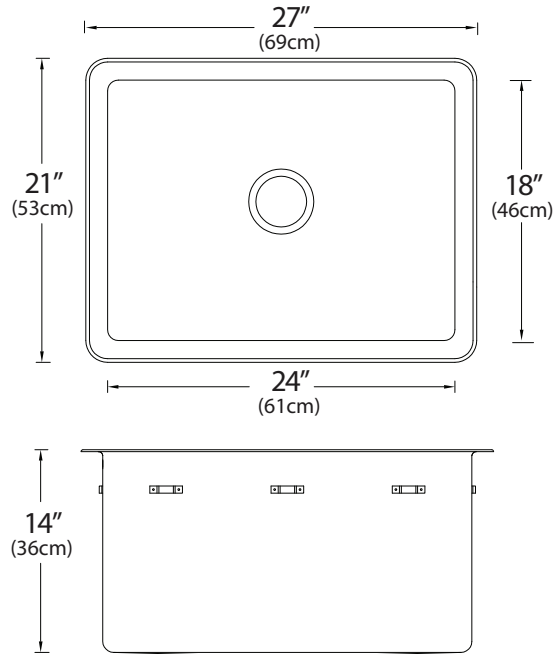

Fixture #

**SPECIFICATIONS:**

Single bowl drop-in sink without ledge, off the bowl clamp system, self rimming, foam rim gasket installed, exposed surfaces finished to a satin finish, sound deadening pads. Includes template and installation hardware.

**OVERALL DIMENSIONS:**

Left to Right: 27" (69cm)  
Front to Back: 21" (53cm)

**BOWL DIMENSIONS:**

Left to Right: 24" (61cm)  
Front to Back: 18" (46cm)  
Bowl depth: 14" (36cm)

**MATERIAL:**

16 gauge, 18-10 stainless steel  
304 or 316 Series

**WASTE:**

3 1/2" basket strainer assembly with tailpiece included  
Location: Center

**PROJECT INFORMATION:**

Item Location: \_\_\_\_\_  
 Project Number: \_\_\_\_\_  
 Project Name: \_\_\_\_\_  
 Quote Number: \_\_\_\_\_  
 Faucet Model: \_\_\_\_\_  
 Notes: \_\_\_\_\_  
 \_\_\_\_\_