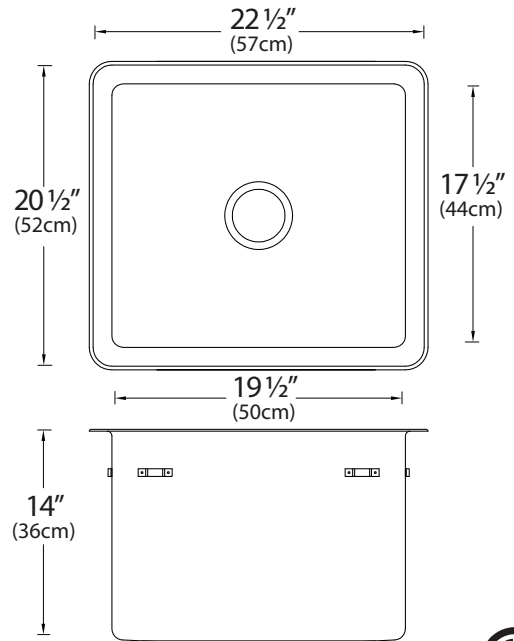

Fixture #

SPECIFICATIONS:

Single bowl drop-in sink without ledge, off the bowl clamp system, self rimming, foam rim gasket installed, exposed surfaces finished to a satin finish, sound deadening pads. Includes template and installation hardware.

OVERALL DIMENSIONS:

Left to Right: 22 1/2" (57cm)
Front to Back: 20 1/2" (52cm)

BOWL DIMENSIONS:

Left to Right: 19 1/2" (50cm)
Front to Back: 17 1/2" (44cm)
Bowl depth: 14" (36cm)

MATERIAL:

16 gauge, 18-10 stainless steel
304 or 316 Series

WASTE:

3 1/2" basket strainer assembly with tailpiece included
Location: Center

PROJECT INFORMATION:

Item Location: _____
Project Number: _____
Project Name: _____
Quote Number: _____
Faucet Model: _____
Notes: _____