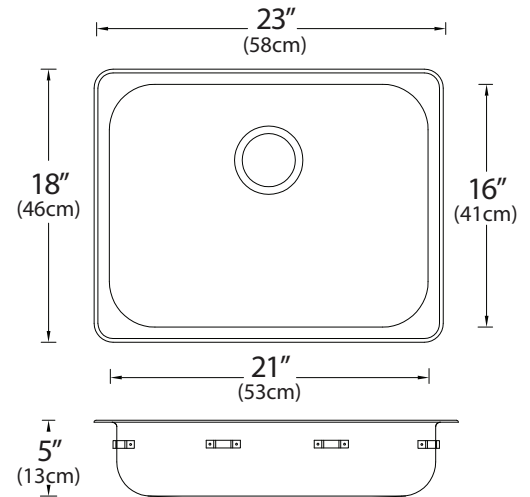

Fixture #

SPECIFICATIONS:

Single bowl drop-in sink without ledge, off the bowl clamp system, self rimming, foam rim gasket installed, exposed surfaces finished to a satin finish, sound deadening pads. Includes template and installation hardware.

OVERALL DIMENSIONS:

Left to Right: 23" (58cm)
Front to Back: 18" (46cm)

BOWL DIMENSIONS:

Left to Right: 21" (53cm)
Front to Back: 16" (41cm)
Bowl depth: 5" (13cm)

MATERIAL:

20 gauge, 18-8 stainless steel
301 Series

WASTE:

3 1/2" basket strainer assembly with tailpiece included
Location: Center Rear

PROJECT INFORMATION:

Item Location: _____
 Project Number: _____
 Project Name: _____
 Quote Number: _____
 Faucet Model: _____
 Notes: _____