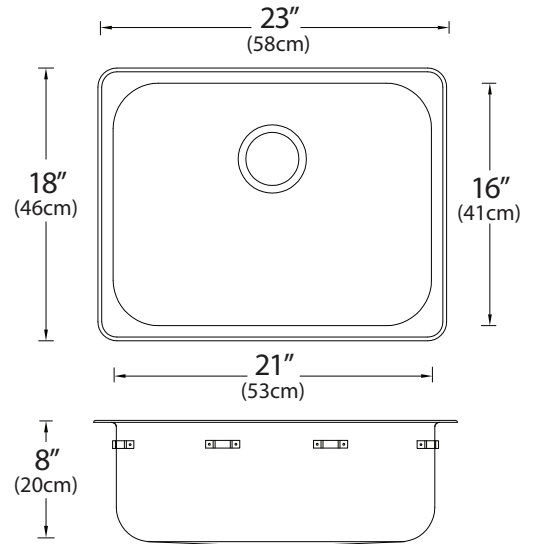

Fixture #

SPECIFICATIONS:

Single bowl drop-in sink without ledge, off the bowl clamp system, self rimming, foam rim gasket installed, exposed surfaces finished to a satin finish, sound deadening pads. Includes template and installation hardware.

OVERALL DIMENSIONS:

Left to Right: 23" (58cm)
Front to Back: 18" (46cm)

BOWL DIMENSIONS:

Left to Right: 21" (53cm)
Front to Back: 16" (41cm)
Bowl depth: 8" (20cm)

MATERIAL:

20 gauge, 18-8 stainless steel
301 Series

WASTE:

3 1/2" basket strainer assembly with tailpiece included
Location: Center Rear

PROJECT INFORMATION:

Item Location: _____
 Project Number: _____
 Project Name: _____
 Quote Number: _____
 Faucet Model: _____
 Notes: _____