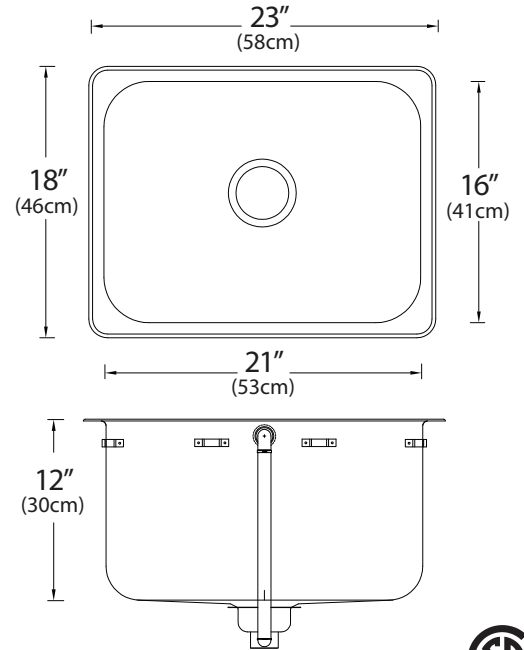

Fixture #

SPECIFICATIONS:

Single bowl drop-in sink without ledge, off the bowl clamp system, self rimming, foam rim gasket installed, exposed surfaces finished to a satin finish, sound deadening pads. Includes template and installation hardware.

OVERALL DIMENSIONS:

Left to Right: 23" (58cm)
Front to Back: 18" (46cm)

BOWL DIMENSIONS:

Left to Right: 21" (53cm)
Front to Back: 16" (41cm)
Bowl depth: 12" (30cm)

MATERIAL:

18 gauge, 18-10 stainless steel
304 or 316 Series

WASTE:

3 1/2" basket strainer assembly with tailpiece included
Location: Center
Includes Integral Overflow Assembly

PROJECT INFORMATION:

Item Location: _____
Project Number: _____
Project Name: _____
Quote Number: _____
Faucet Model: _____
Notes: _____