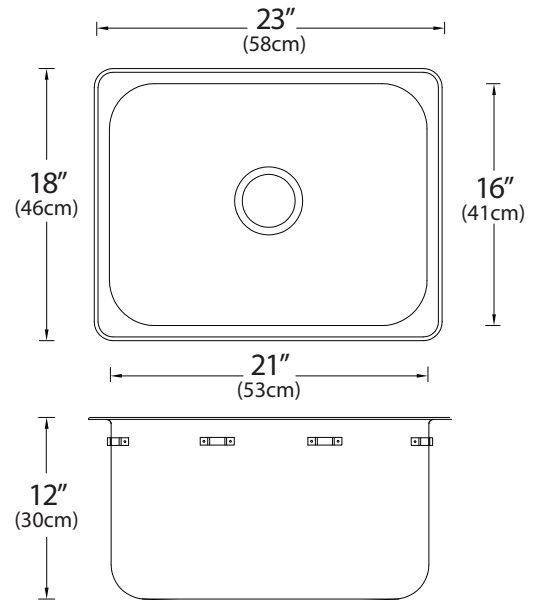

Fixture #

SPECIFICATIONS:

Single bowl drop-in sink without ledge, off the bowl clamp system, self rimming, foam rim gasket installed, exposed surfaces finished to a satin finish, sound deadening pads. Includes template and installation hardware.

OVERALL DIMENSIONS:

Left to Right: 23" (58cm)
Front to Back: 18" (46cm)

BOWL DIMENSIONS:

Left to Right: 21" (53cm)
Front to Back: 16" (41cm)
Bowl depth: 12" (30cm)

MATERIAL:

18 gauge, 18-10 stainless steel
304 or 316 Series

WASTE:

3 1/2" basket strainer assembly with tailpiece included
Location: Center

PROJECT INFORMATION:

Item Location: _____
Project Number: _____
Project Name: _____
Quote Number: _____
Faucet Model: _____
Notes: _____