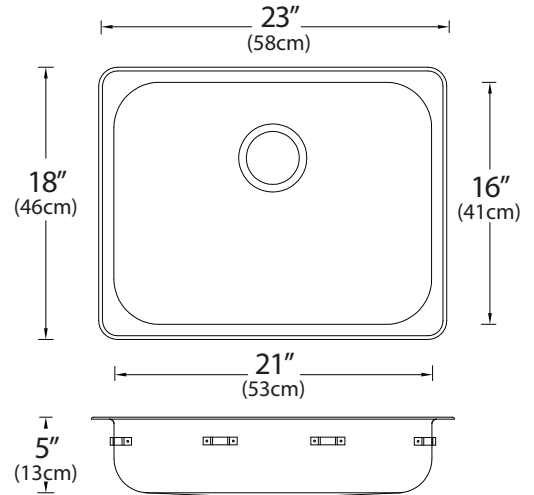

Fixture #

SPECIFICATIONS:

Single bowl drop-in sink without ledge, off the bowl clamp system, self rimming, foam rim gasket installed, exposed surfaces finished to a satin finish, sound deadening pads. Includes template and installation hardware.

OVERALL DIMENSIONS:

Left to Right: 23" (58cm)
Front to Back: 18" (46cm)

BOWL DIMENSIONS:

Left to Right: 21" (53cm)
Front to Back: 16" (41cm)
Bowl depth: 5" (13cm)

MATERIAL:

18 gauge, 18-10 stainless steel
304 or 316 Series

WASTE:

3 1/2" basket strainer assembly with tailpiece included
Location: Center Rear

PROJECT INFORMATION:

Item Location: _____
 Project Number: _____
 Project Name: _____
 Quote Number: _____
 Faucet Model: _____
 Notes: _____