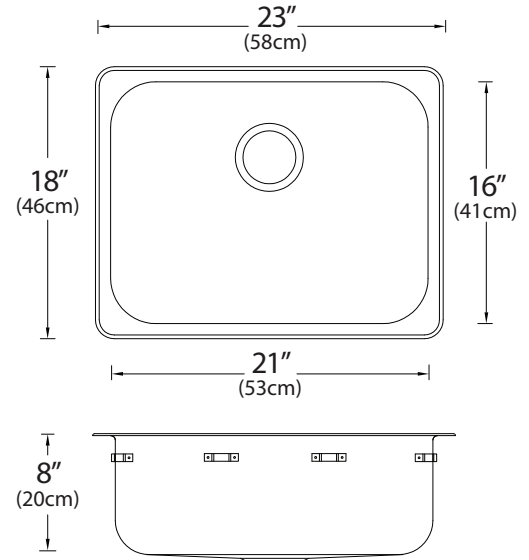

Fixture #

**SPECIFICATIONS:**

Single bowl drop-in sink without ledge, off the bowl clamp system, self rimming, foam rim gasket installed, exposed surfaces finished to a satin finish, sound deadening pads. Includes template and installation hardware.

**OVERALL DIMENSIONS:**

Left to Right: 23" (58cm)  
Front to Back: 18" (46cm)

**BOWL DIMENSIONS:**

Left to Right: 21" (53cm)  
Front to Back: 16" (41cm)  
Bowl depth: 8" (20cm)

**MATERIAL:**

18 gauge, 18-10 stainless steel  
304 or 316 Series

**WASTE:**

3 1/2" basket strainer assembly with tailpiece included  
Location: Center Rear

**PROJECT INFORMATION:**

Item Location: \_\_\_\_\_  
 Project Number: \_\_\_\_\_  
 Project Name: \_\_\_\_\_  
 Quote Number: \_\_\_\_\_  
 Faucet Model: \_\_\_\_\_  
 Notes: \_\_\_\_\_