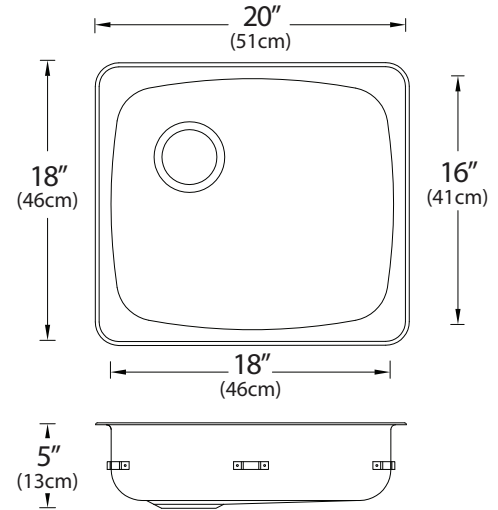

Fixture #

SPECIFICATIONS:

Single bowl drop-in sink without ledge, off the bowl clamp system, self rimming, SynkSeal™ foam in place gasket installed, exposed surfaces finished to a satin finish, sound deadening pads. Includes template and installation hardware.

OVERALL DIMENSIONS:

Left to Right: 20" (51cm)
Front to Back: 18" (46cm)

BOWL DIMENSIONS:

Left to Right: 18" (46cm)
Front to Back: 16" (41cm)
Bowl depth: 5" (13cm)

MATERIAL:

20 gauge, 18-8 stainless steel
301 Series

WASTE:

3 1/2" basket strainer assembly with tailpiece included
Location: Left Rear

PROJECT INFORMATION:

Item Location: _____
 Project Number: _____
 Project Name: _____
 Quote Number: _____
 Faucet Model: _____
 Notes: _____