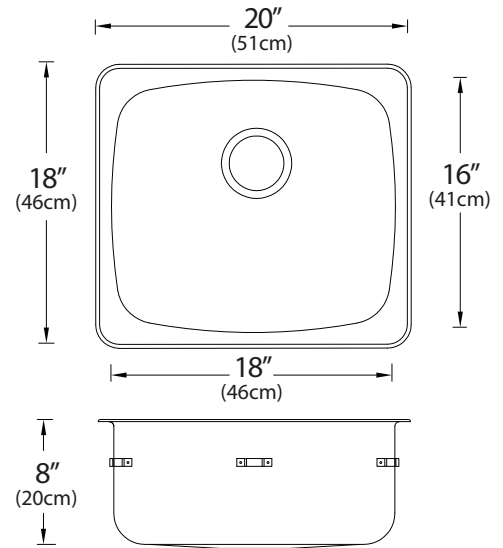

Fixture #

SPECIFICATIONS:

Single bowl drop-in sink without ledge, off the bowl clamp system, self rimming, SynkSeal™ foam in place gasket installed, exposed surfaces finished to a satin finish, sound deadening pads. Includes template and installation hardware.

OVERALL DIMENSIONS:

Left to Right: 20" (51cm)
Front to Back: 18" (46cm)

BOWL DIMENSIONS:

Left to Right: 18" (46cm)
Front to Back: 16" (41cm)
Bowl depth: 8" (20cm)

MATERIAL:

20 gauge, 18-8 stainless steel
301 Series

WASTE:

3 1/2" basket strainer assembly with tailpiece included
Location: Center Rear

PROJECT INFORMATION:

Item Location: _____
 Project Number: _____
 Project Name: _____
 Quote Number: _____
 Faucet Model: _____
 Notes: _____