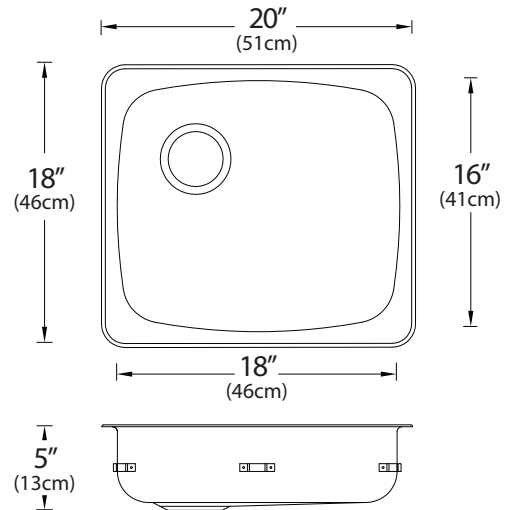

Fixture #

SPECIFICATIONS:

Single bowl drop-in sink without ledge, off the bowl clamp system, self rimming, SynkSeal™ foam in place gasket installed, exposed surfaces finished to a satin finish, sound deadening pads. Includes template and installation hardware.

OVERALL DIMENSIONS:

Left to Right: 20" (51cm)
Front to Back: 18" (46cm)

BOWL DIMENSIONS:

Left to Right: 18" (46cm)
Front to Back: 16" (41cm)
Bowl depth: 5" (13cm)

MATERIAL:

18 gauge, 18-10 stainless steel
304 or 316 Series

WASTE:

3 1/2" basket strainer assembly with tailpiece included
Location: Left Rear

PROJECT INFORMATION:

Item Location: _____
 Project Number: _____
 Project Name: _____
 Quote Number: _____
 Faucet Model: _____
 Notes: _____