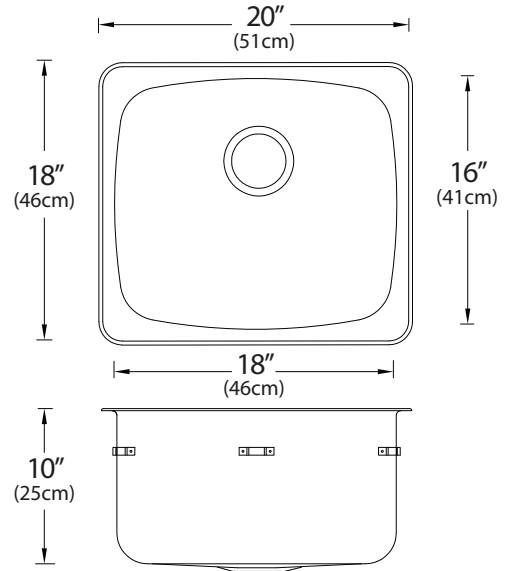

Fixture #

SPECIFICATIONS:

Single bowl drop-in sink without ledge, off the bowl clamp system, self rimming, SynkSeal™ foam in place gasket installed, exposed surfaces finished to a satin finish, sound deadening pads. Includes template and installation hardware.

OVERALL DIMENSIONS:

Left to Right: 20" (51cm)
Front to Back: 18" (46cm)

BOWL DIMENSIONS:

Left to Right: 18" (46cm)
Front to Back: 16" (41cm)
Bowl depth: 10" (25cm)

MATERIAL:

18 gauge, 18-10 stainless steel
304 or 316 Series

WASTE:

3 1/2" basket strainer assembly with tailpiece included
Location: Center Rear

PROJECT INFORMATION:

Item Location: _____
Project Number: _____
Project Name: _____
Quote Number: _____
Faucet Model: _____
Notes: _____