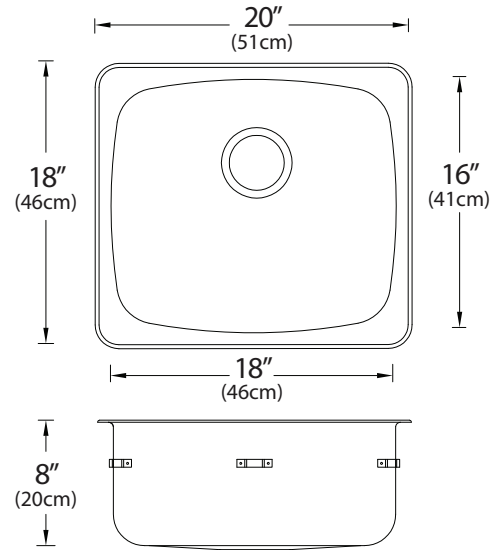

**OVERALL DIMENSIONS:**

Left to Right: 20" (51cm)  
Front to Back: 18" (46cm)

**BOWL DIMENSIONS:**

Left to Right: 18" (46cm)  
Front to Back: 16" (41cm)  
Bowl depth: 8" (20cm)

**MATERIAL:**

18 gauge, 18-10 stainless steel  
304 or 316 Series

**WASTE:**

3 1/2" basket strainer assembly with tailpiece included  
Location: Center Rear

**PROJECT INFORMATION:**

Item Location: \_\_\_\_\_  
 Project Number: \_\_\_\_\_  
 Project Name: \_\_\_\_\_  
 Quote Number: \_\_\_\_\_  
 Faucet Model: \_\_\_\_\_  
 Notes: \_\_\_\_\_