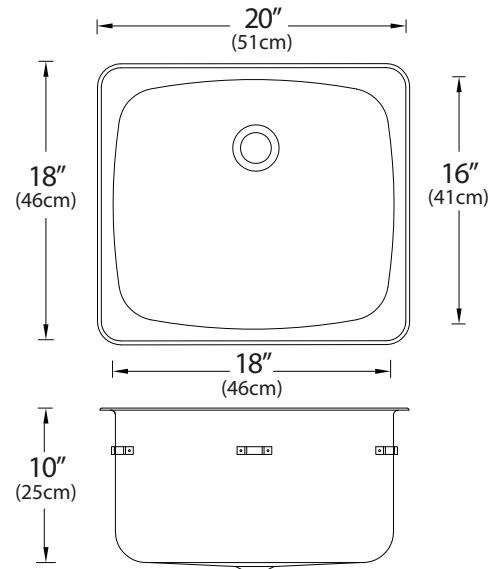

Fixture #

SPECIFICATIONS:

Single bowl drop-in sink without ledge, off the bowl clamp system, self rimming, SynkSeal™ foam in place gasket installed, exposed surfaces finished to a satin finish, sound deadening pads. Includes template and installation hardware.

OVERALL DIMENSIONS:

Left to Right: 20" (51cm)
Front to Back: 18" (46cm)

BOWL DIMENSIONS:

Left to Right: 18" (46cm)
Front to Back: 16" (41cm)
Bowl depth: 10" (25cm)

MATERIAL:

18 gauge, 18-10 stainless steel
316 Series

WASTE:

1 1/2" basket strainer assembly with tailpiece included
Location: Center Rear

PROJECT INFORMATION:

Item Location: _____
 Project Number: _____
 Project Name: _____
 Quote Number: _____
 Faucet Model: _____
 Notes: _____