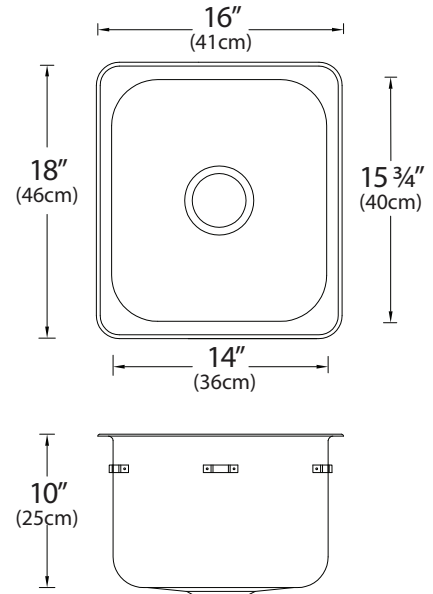

Fixture #

SPECIFICATIONS:

Single bowl drop-in sink without ledge, off the bowl clamp system, self rimming, SynkSeal™ foam in place gasket installed, exposed surfaces finished to a satin finish, sound deadening pads. Includes template and installation hardware.

OVERALL DIMENSIONS:

Left to Right: 16" (41cm)
Front to Back: 18" (46cm)

BOWL DIMENSIONS:

Left to Right: 14" (36cm)
Front to Back: 15 3/4" (40cm)
Bowl depth: 10" (25cm)

MATERIAL:

18 gauge, 18-10 stainless steel
304 or 316 Series

WASTE:

3 1/2" basket strainer assembly with tailpiece included
Location: Center

PROJECT INFORMATION:

Item Location: _____
Project Number: _____
Project Name: _____
Quote Number: _____
Faucet Model: _____
Notes: _____