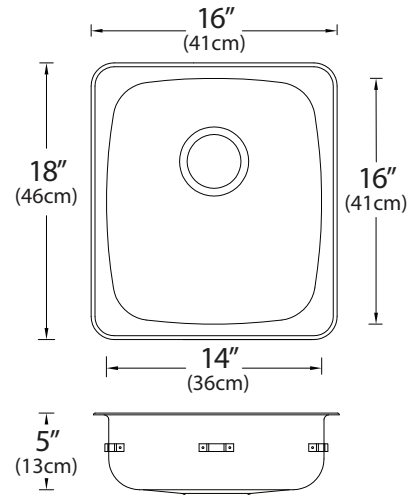

Fixture #

SPECIFICATIONS:

Single bowl drop-in sink without ledge, off the bowl clamp system, self rimming, SynkSeal™ foam in place gasket installed, exposed surfaces finished to a satin finish, sound deadening pads. Includes template and installation hardware.

OVERALL DIMENSIONS:

Left to Right: 16" (41cm)
Front to Back: 18" (46cm)

BOWL DIMENSIONS:

Left to Right: 14" (36cm)
Front to Back: 16" (41cm)
Bowl depth: 5" (13cm)

MATERIAL:

18 gauge, 18-10 stainless steel
304 or 316 Series

WASTE:

3 1/2" basket strainer assembly with tailpiece included
Location: Center Rear

PROJECT INFORMATION:

Item Location: _____
Project Number: _____
Project Name: _____
Quote Number: _____
Faucet Model: _____
Notes: _____