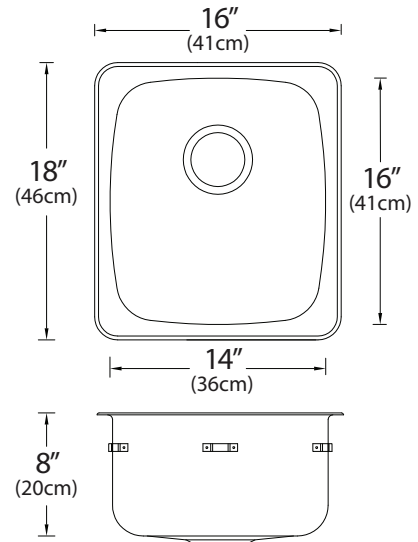

Fixture #

SPECIFICATIONS:

Single bowl drop-in sink without ledge, off the bowl clamp system, self rimming, SynkSeal™ foam in place gasket installed, exposed surfaces finished to a satin finish, sound deadening pads. Includes template and installation hardware.

OVERALL DIMENSIONS:

Left to Right: 16" (41cm)
Front to Back: 18" (46cm)

BOWL DIMENSIONS:

Left to Right: 14" (36cm)
Front to Back: 16" (41cm)
Bowl depth: 8" (20cm)

MATERIAL:

18 gauge, 18-10 stainless steel
304 or 316 Series

WASTE:

3 1/2" basket strainer assembly with tailpiece included
Location: Center Rear

PROJECT INFORMATION:

Item Location: _____
Project Number: _____
Project Name: _____
Quote Number: _____
Faucet Model: _____
Notes: _____