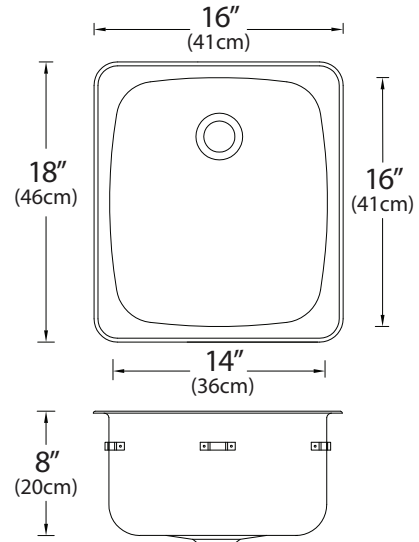

Fixture #

**SPECIFICATIONS:**

Single bowl drop-in sink without ledge, off the bowl clamp system, self rimming, SynkSeal™ foam in place gasket installed, exposed surfaces finished to a satin finish, sound deadening pads. Includes template and installation hardware.

**OVERALL DIMENSIONS:**

Left to Right: 16" (41cm)  
Front to Back: 18" (46cm)

**BOWL DIMENSIONS:**

Left to Right: 14" (36cm)  
Front to Back: 16" (41cm)  
Bowl depth: 8" (20cm)

**MATERIAL:**

18 gauge, 18-10 stainless steel  
316 Series

**WASTE:**

1 1/2" basket strainer assembly with tailpiece included  
Location: Center Rear

**PROJECT INFORMATION:**

Item Location: \_\_\_\_\_  
 Project Number: \_\_\_\_\_  
 Project Name: \_\_\_\_\_  
 Quote Number: \_\_\_\_\_  
 Faucet Model: \_\_\_\_\_  
 Notes: \_\_\_\_\_