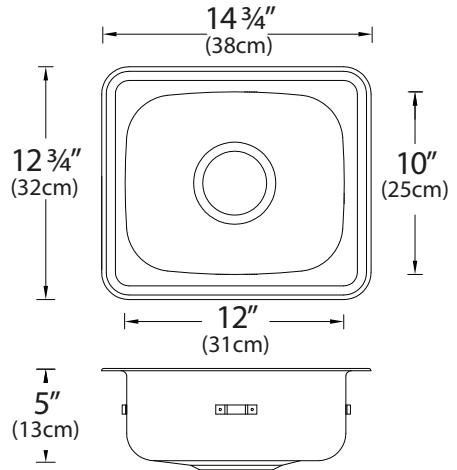

**OVERALL DIMENSIONS:**

Left to Right: 14 3/4" (38cm)  
Front to Back: 12 3/4" (32cm)

**BOWL DIMENSIONS:**

Left to Right: 12" (31cm)  
Front to Back: 10" (25cm)  
Bowl depth: 5" (13cm)

**MATERIAL:**

20 gauge, 18-8 stainless steel  
301 Series

**WASTE:**

3 1/2" basket strainer assembly with tailpiece included  
Location: Center

**PROJECT INFORMATION:**

Item Location: \_\_\_\_\_  
 Project Number: \_\_\_\_\_  
 Project Name: \_\_\_\_\_  
 Quote Number: \_\_\_\_\_  
 Faucet Model: \_\_\_\_\_  
 Notes: \_\_\_\_\_