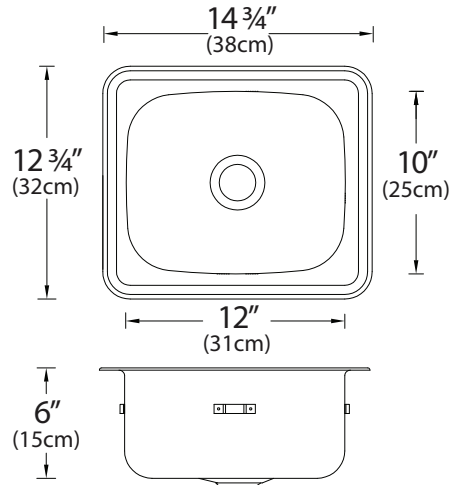

Fixture #

SPECIFICATIONS:

Single bowl drop-in sink without ledge, off the bowl clamp system, self rimming, SynkSeal™ foam in place gasket installed, exposed surfaces finished to a satin finish, sound deadening pads. Includes template and installation hardware.

OVERALL DIMENSIONS:

Left to Right: 14 3/4" (38cm)
Front to Back: 12 3/4" (32cm)

BOWL DIMENSIONS:

Left to Right: 12" (31cm)
Front to Back: 10" (25cm)
Bowl depth: 6" (15cm)

MATERIAL:

20 gauge, 18-8 stainless steel
301 Series

WASTE:

1 1/2" basket strainer assembly with tailpiece included
Location: Center

PROJECT INFORMATION:

Item Location: _____
Project Number: _____
Project Name: _____
Quote Number: _____
Faucet Model: _____
Notes: _____
_____

Engineer's Approval

Novanni has a policy of continuous improvement.
All product specifications may change without notice.