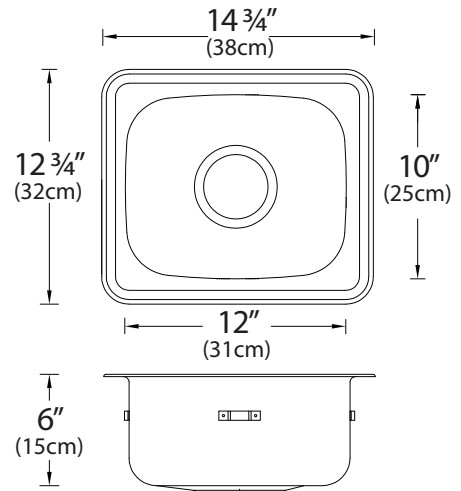

Fixture #

SPECIFICATIONS:

Single bowl drop-in sink without ledge, off the bowl clamp system, self rimming, SynkSeal™ foam in place gasket installed, exposed surfaces finished to a satin finish, sound deadening pads. Includes template and installation hardware.

OVERALL DIMENSIONS:

Left to Right: 14 3/4" (38cm)
Front to Back: 12 3/4" (32cm)

BOWL DIMENSIONS:

Left to Right: 12" (31cm)
Front to Back: 10" (25cm)
Bowl depth: 6" (15cm)

MATERIAL:

18 gauge, 18-8 stainless steel
304 or 316 Series

WASTE:

3 1/2" basket strainer assembly with tailpiece included
Location: Center

PROJECT INFORMATION:

Item Location: _____
Project Number: _____
Project Name: _____
Quote Number: _____
Faucet Model: _____
Notes: _____