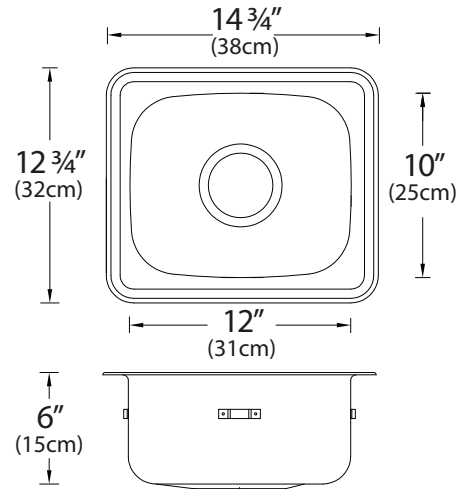

**OVERALL DIMENSIONS:**

Left to Right: 14 3/4" (38cm)  
Front to Back: 12 3/4" (32cm)

**BOWL DIMENSIONS:**

Left to Right: 12" (31cm)  
Front to Back: 10" (25cm)  
Bowl depth: 6" (15cm)

**MATERIAL:**

20 gauge, 18-8 stainless steel  
301 Series

**WASTE:**

3 1/2" basket strainer assembly with tailpiece included  
Location: Center

**PROJECT INFORMATION:**

Item Location: \_\_\_\_\_  
 Project Number: \_\_\_\_\_  
 Project Name: \_\_\_\_\_  
 Quote Number: \_\_\_\_\_  
 Faucet Model: \_\_\_\_\_  
 Notes: \_\_\_\_\_